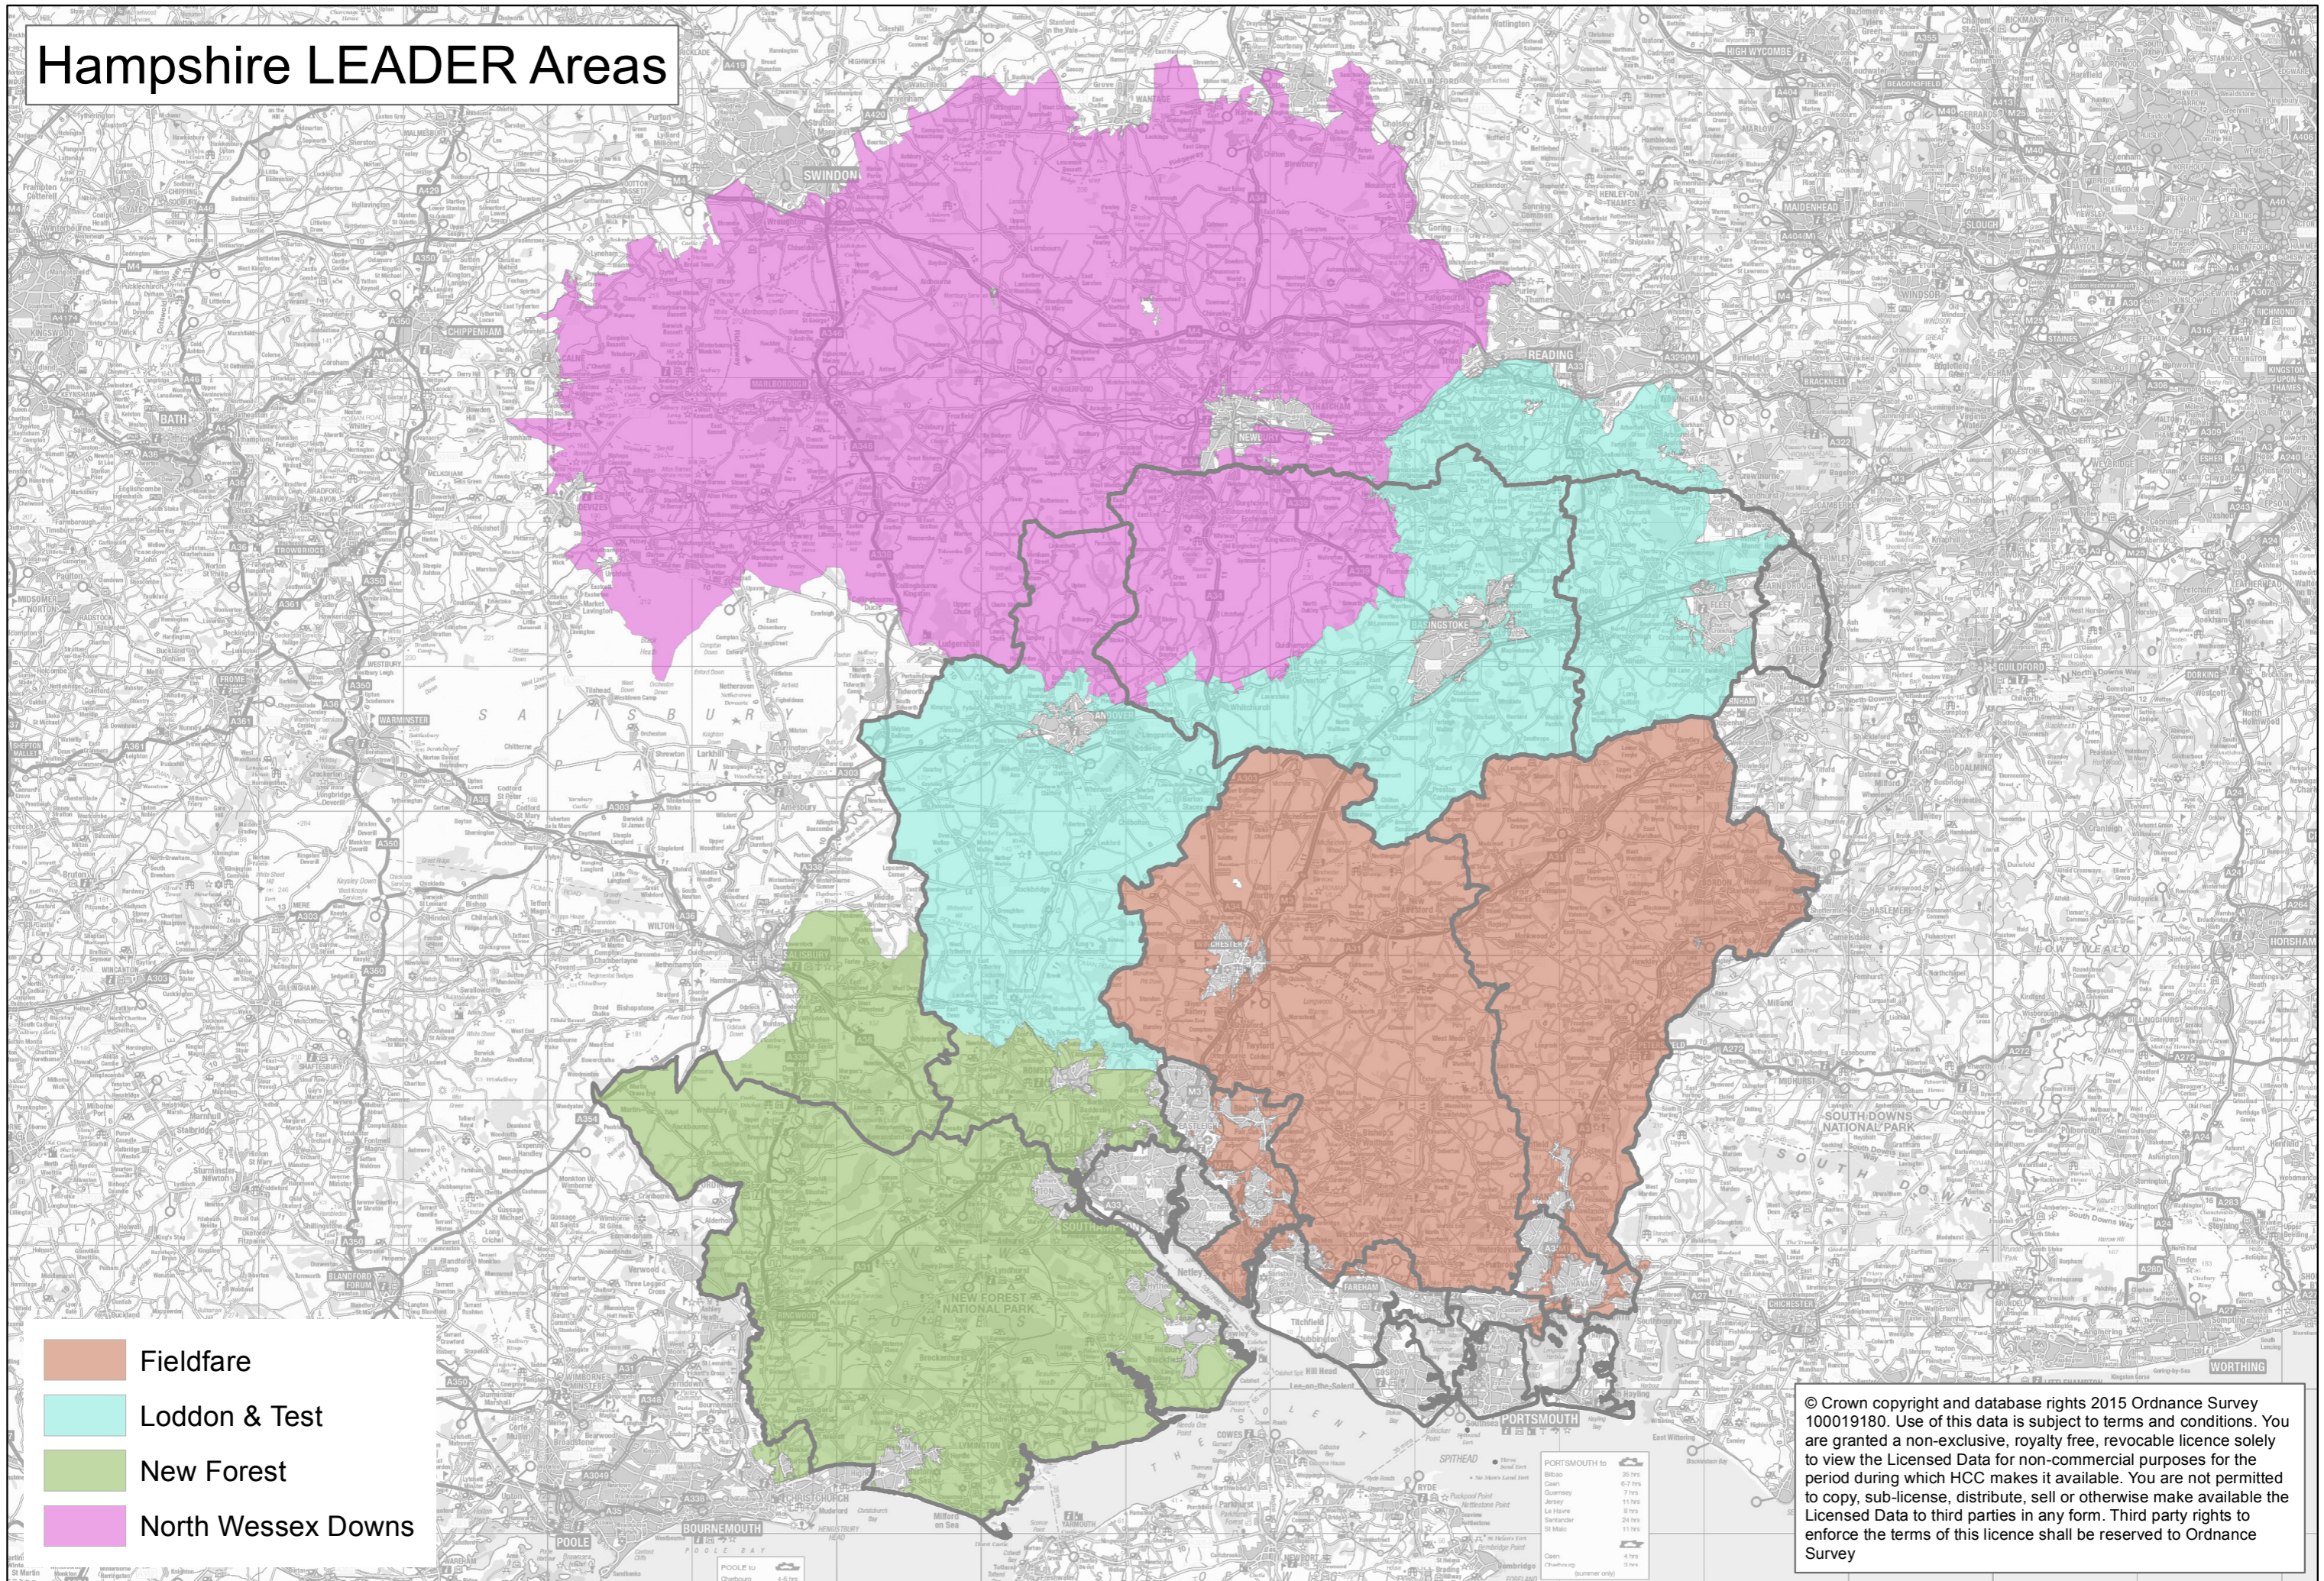

# Hampshire LEADER Areas

-  Fieldfare
-  Loddon & Test
-  New Forest
-  North Wessex Downs

© Crown copyright and database rights 2015 Ordnance Survey 100019180. Use of this data is subject to terms and conditions. You are granted a non-exclusive, royalty free, revocable licence solely to view the Licensed Data for non-commercial purposes for the period during which HCC makes it available. You are not permitted to copy, sub-license, distribute, sell or otherwise make available the Licensed Data to third parties in any form. Third party rights to enforce the terms of this licence shall be reserved to Ordnance Survey